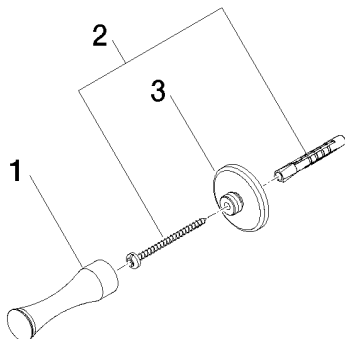

Bathtub - Madison
Hook - polished chrome
Article number: 83 252 970-00

Other surface finishes

More custom finish options are available via special production (xTra Service). Please see our finish matrix for availability and pricing or contact a Dornbracht representative.

Spare parts list

Number	Item Number	Designation	Number of units