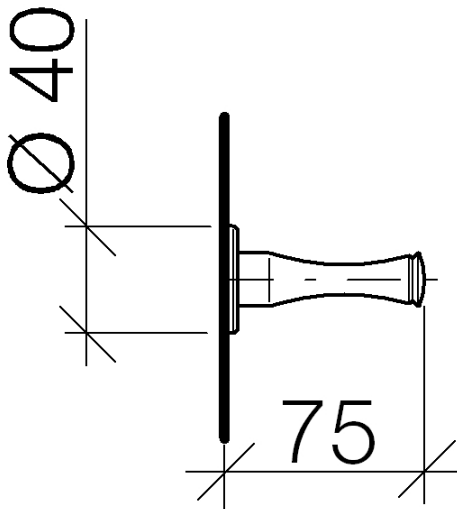

Bathtub - Madison
Hook - polished chrome
Article number: 83 252 970-00

- 3" Projection

polished chrome

Dimensional drawing

All dimensions in mm / inch = mm x 0,0394

Bathtub - Madison

Hook - polished chrome

Article number: 83 252 970-00

Bathtub - Madison
Hook - polished chrome
Article number: 83 252 970-00

Other surface finishes

platinum matte
83 252 970-06

platinum
83 252 970-08

Durabrass
83 252 970-09

Dark Brass matte
83 252 970-16

Dark Bronze matte
83 252 970-17